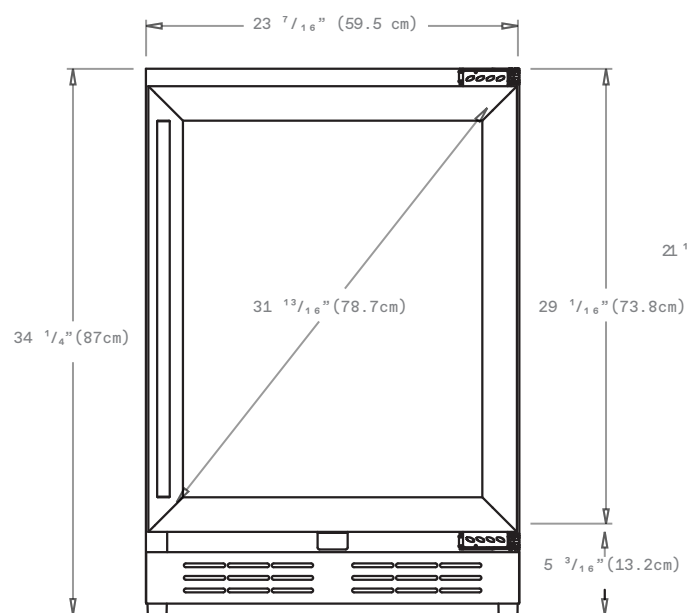

Riserva

EBS51PR1 EBS52PR1 EWS52PR1

* $\frac{3}{4}$ " (1.9 cm) Adjustable Height